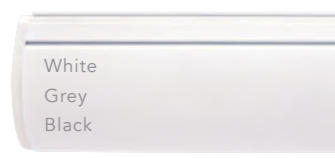

The sleek cassettes are fitted to the top of your blind, discreetly housing the operating mechanism. You can choose from a range of colours and finishes and have the option to insert a matching fabric profile too. Pair it with a matching bottom bar or simply have it fabric wrapped.

The choices are infinite and all yours.

70mm CASSETTE

STYLED END CAPS

OPEN CASSETTE

CLOSED CASSETTE

GEMINI BOTTOM BARS

STAR WARS

MARVEL

Marvel Spider-Man

Marvel Avengers

MARVEL

**HEROES ARE MADE BY THE
PATH THEY CHOOSE**

PURCHASE YOUR DISNEY, PIXAR, STAR WARS™ & MARVEL WINDOW BLINDS FROM YOUR ACCREDITED LOUVOLITE SUPPLIER

 LOUVOLITE