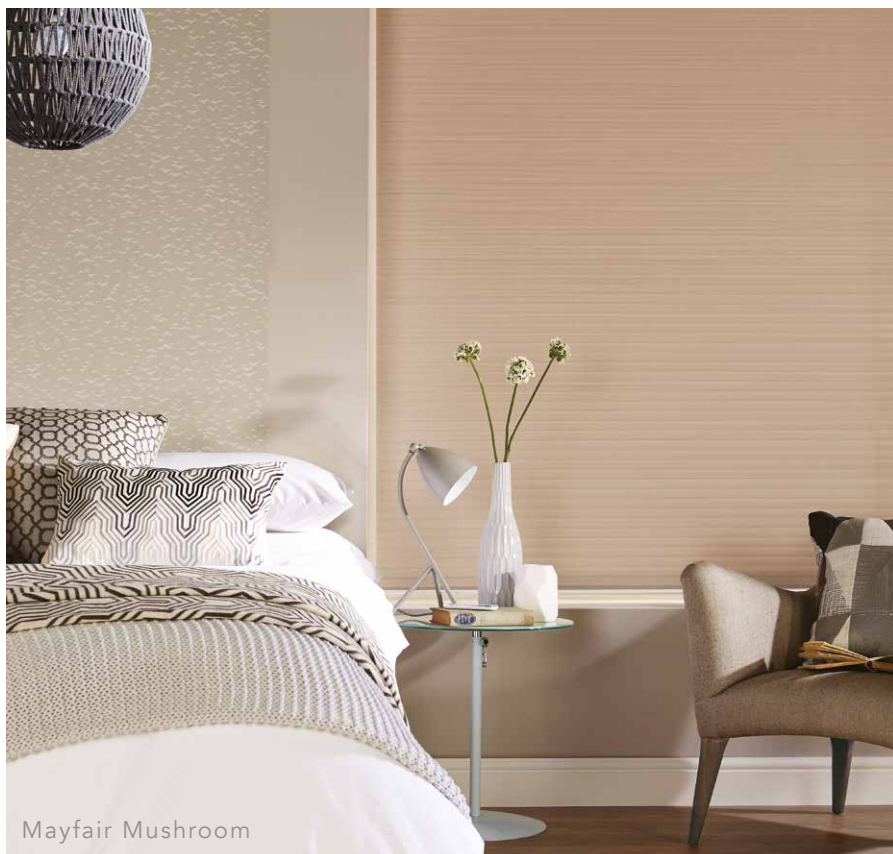

Enjoy your view

Visage® blinds are made up of two layers of soft fabric connected by horizontal sheer vanes that gently filter sunlight whilst maintaining different levels of privacy and UV protection as the blind is raised or lowered.

The blind can be fully raised to give a clear view to the outside, it can be fully lowered with the sheer vanes aligned to control the light and retain a view with some privacy during the day, or it can be completely closed for total privacy in the evening.

Visage® can also be motorised for your convenience with Louvolite One Touch® battery operated motors, enabling you to adjust your blind at the touch of a button.