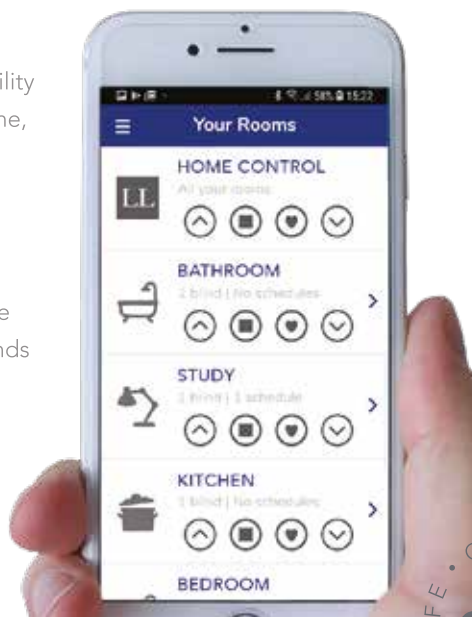

To fully draw open or close the blinds just use the slim wand which hangs at the edge of the blind.

When the motor light flashes red just plug the 3m long charger into a power source for 6-8hours.

BE ON THE GO WITH the app and home hub

The Louvolite Home Hub connects to your WiFi so that motorised One Touch window blinds can be operated straight from a smart device.

Just download the free and easy to install app, pair your blinds and operate them separately or together remotely! If you already have Louvolite One Touch® blinds, the home hub and app will work with them too.

It's excellent for privacy and security with the ability to open or close the blinds when out at work or away on holiday.

Installing the Home Hub makes life easier by offering the ability to control all your window blinds in a number of different ways. They can be operated by remote control, using voice control with **Amazon Alexa** or **Google Home** or via the app on your smart device whether you're home or on the go.

- The Louvolite Home Hub connects via WiFi and operates the One Touch® Lithium 1100 Series and A/C 1500 and 6000 Series motors.
- Use voice control to open or close your blinds with Amazon Alexa, Dot and Echo and Google Home.
- Improve your home security with the ability to open or close the blinds when at home, out or away on holiday.
- Free, easy to use app available for IOS and Android.
- Use your smart phone device to view the rooms in your home and control the blinds within them.
- Control up to 15 blinds individually, by room or all together.
- Child safe by design.