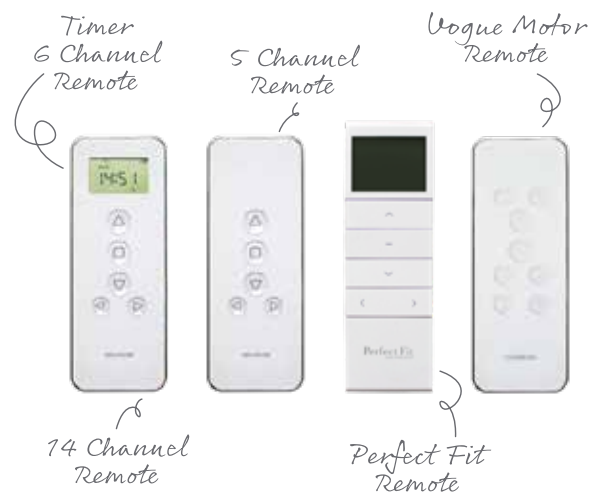

- The Louvolite Home Hub connects via WiFi and operates the One Touch® Lithium 1100 Series and A/C 1500 and 6000 Series motors.
- Use voice control to open or close your blinds with Amazon Alexa, Dot and Echo and Google Home.
- Improve your home security with the ability to open or close the blinds when at home, out or away on holiday.
- Free, easy to use app available for IOS and Android.
- Use your smart phone device to view the rooms in your home and control the blinds within them.
- Control up to 15 blinds individually, by room or all together.
- Child safe by design.

use voice
ACTIVATION

pre-set
YOUR BLINDS

blind control
FROM YOUR PHONE

great for
HOLIDAY TIME

lowvolite one touch™ AND WALK AWAY

MAGIC WAND BATTERY POWERED 300 & 700 SERIES

- Easy to use and operates a singular blind.
- Wand hangs neatly next to the blind.
- Uses standard AA batteries - no installation wiring required!
- Limits to stop blind at a highest and lowest point.
- Child safe by design.
- Available as Roller, Pleated and Vision® blinds.

LITHIUM RECHARGEABLE 1100 SERIES

- Stylish remote control - can operate up to 14 blinds separately or simultaneously (remote dependant).
- Rechargeable battery - no installation wiring required!
- 4m charger cable or opt for the solar panel.
- Limits to stop blind at a highest, mid and lowest point.
- Timer remote - blinds raise or lower at specific times.
- *New!* Perfect Fit® remote - operate up to 15 blinds per room.
- *New!* Vogue® remote - for Vertical and Allusion® blinds.
- Can be used with the hub for app and voice activation.
- Child safe by design.
- Available as Roller, Roman, Pleated, Vision®, Visage®, Cellular, Perfect Fit®, Allusion® and Vertical blinds.