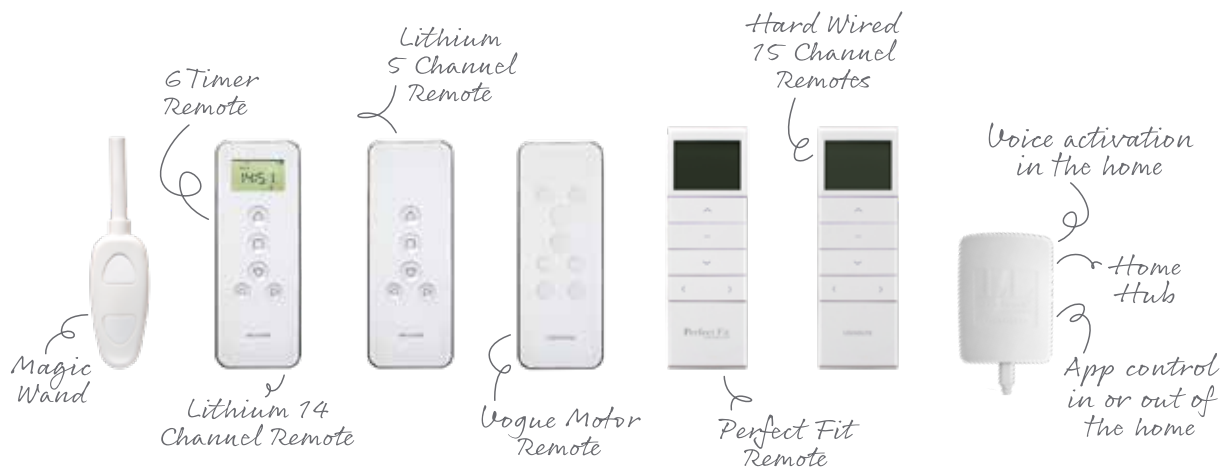

Wonderland Pastel, Roller

BLIND CONTROL FROM *anywhere in the world*

WITH LOUVOLITE ONE TOUCH® MOTORISATION

roller | vision® | roman | pleated | cellular
perfect fit® | vertical | visage® | allusion®

The way we use our homes is changing and because of that we have developed our One Touch® family so you can do more living. Simple, convenient and easy to use, Louvolite One Touch® makes luxury affordable with motorisation accessible to all.

An innovative range of battery operated and mains powered blinds you can operate multiple blinds with remote control, voice activation with Amazon Alexa and Google Home or operate them while away on holiday with our app!

Our fantastic timer remote and app allow you to pre-set your blinds for convenience or added home security when you're out.

The rechargeable battery powered solutions remove the need for mains wiring, making it easy to install and without disruption to your decoration.

Louvolite One Touch® is a popular choice for the multiple windows in conservatories, shading large bi-fold doors or just for those that want easy blind operation on the go or from the comfort of the sofa.